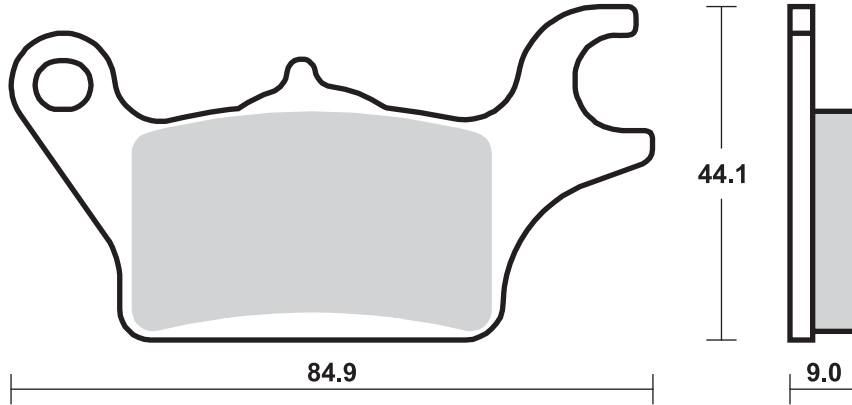

SBS 222

SBS ref. #	Available compounds
SBS 222	HF • CT

RECOMMENDED

YAMAHA					
125 Tricity	-Left	14 -	222 CT		
	-Right		223 CT		
	-Rear			225 CT	