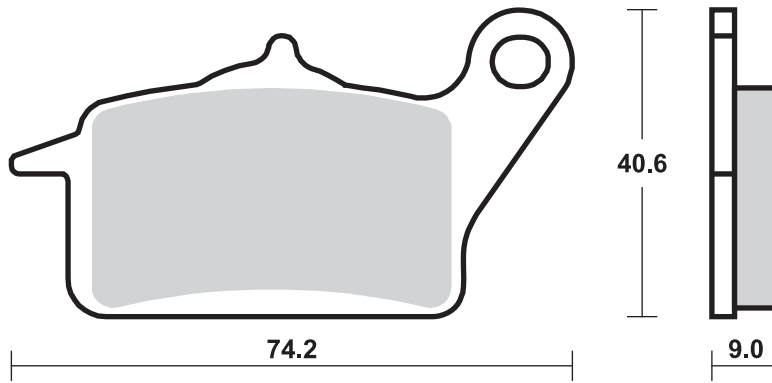

SBS 222

SBS ref. #	Available compounds
SBS 222	HF • CT

RECOMMENDED

YAMAHA					
125 Tricity	-Left	14 -	222 CT		
	-Right		223 CT		
	-Rear			225 CT	