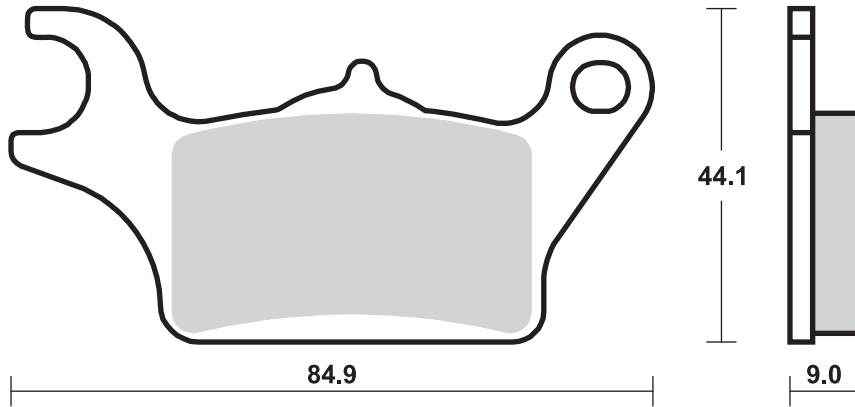

SBS 223

SBS ref. #	Available compounds
SBS 223	HF • CT

RECOMMENDED

YAMAHA					
125 Tricity	-Left	14 -	222 CT		
	-Right		223 CT		
	-Rear			225 CT	