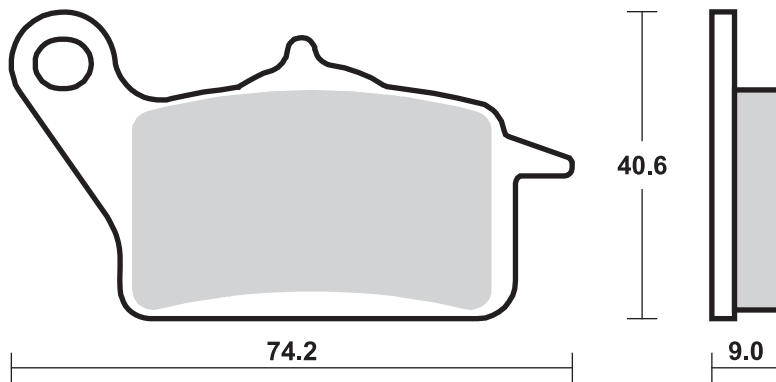

SBS 223

SBS ref. #	Available compounds
SBS 223	HF • CT

RECOMMENDED

YAMAHA					
125 Tricity	-Left	14 -	222 CT		
	-Right		223 CT		
	-Rear			225 CT	