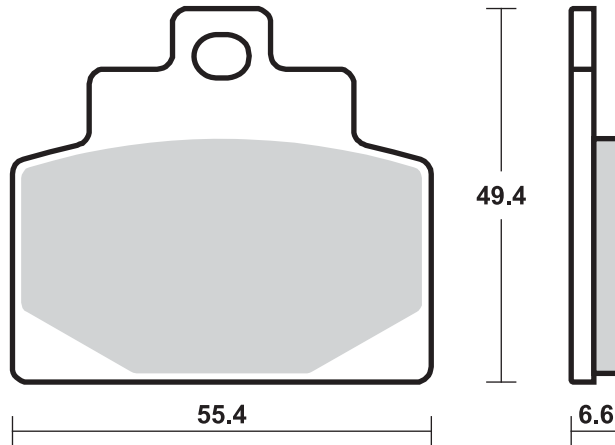

SBS 224

SBS ref. # Available compounds

SBS 224 HF • CT • MS

RECOMMENDED

PIAGGIO VESPA				
300 MP3 LT iE ABS	14 -	224 MS*	187 MS	
300 MP3 LT Sport ABS	14 -	224 MS*	187 MS	
500 MP3 LT Touring Business				
ABS	14 -	224 MS*	177 MS	
500 MP3 LT Touring Sport ABS	14 -	224 MS*	177 MS	

* = 2 sets required