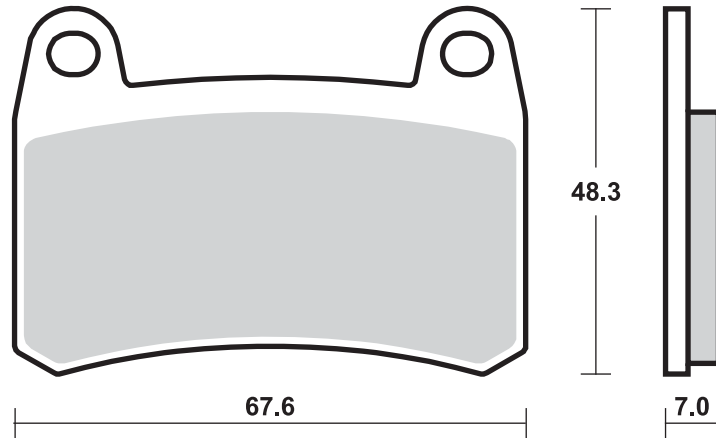

SBS 933

SBS ref. #	Available compounds
SBS 933	HS

RECOMMENDED

BENELLI				
BN	251	15 -	933 HS	
BN	302	15 -	933 HS*	832 LS
BN	302 Tornado	16 -	933 HS*	832 LS

* = 2 sets required