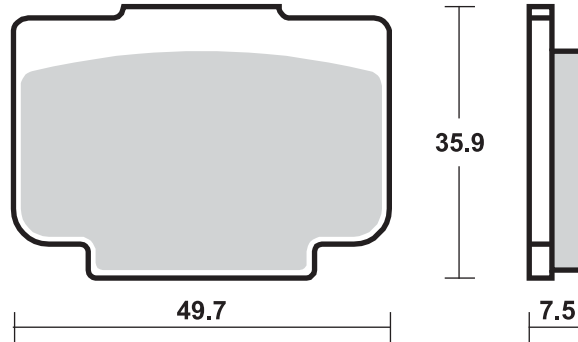

SBS 941

SBS ref. # Available compounds

SBS 941   LS   RQ

RECOMMENDED

BREMBO RACING CALIPERS

- Racing rear X206101, P4 24
  (30 mm disc height)
- Racing rear X206121, P4 24
  (30 mm disc height)
- Racing rear X988870, P2 34
  (30 mm disc height)
- Racing rear XA1J040, P2 30
  (30 mm disc height)